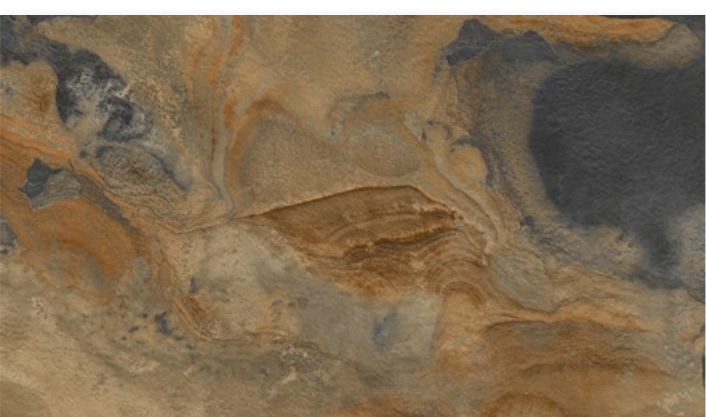

Graphite

Grey

Light Grey

Slate Impero 60x90x2

Rectified Matt Porcelain R11
1tpb | 40bpp | 21.62m²pp

Station 60x90x2

Rectified Matt Porcelain R11
1tpb | 40bpp | 21.62m²pp

Bianco