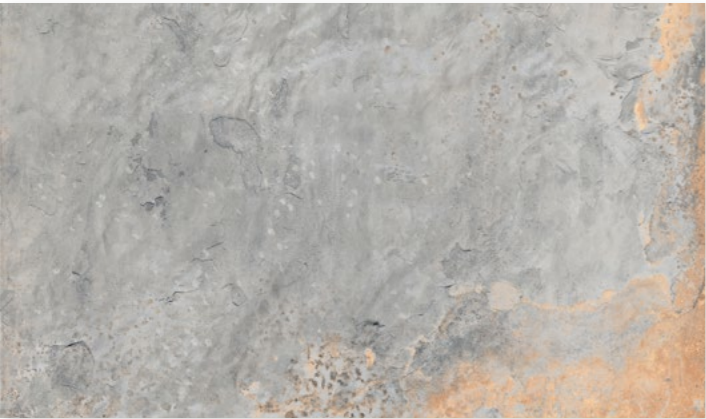

Vietnam Gold 60x90x2

Rectified Matt Porcelain R11
1tpb | 40bpp | 21.6m²pp

Ash