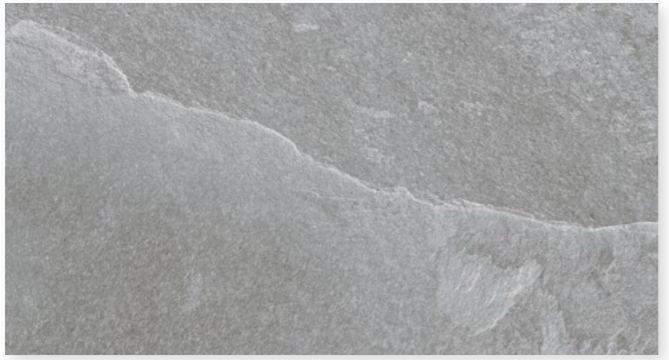

Rectified Matt Porcelain R11
2tpb | 21bpp | 22.49m²pp

Antracita

Beige

Grey

Esprit 40x80x2

Rectified Matt Porcelain R11
2tpb | 44bpp | 28.16m²pp

Beige

Grey