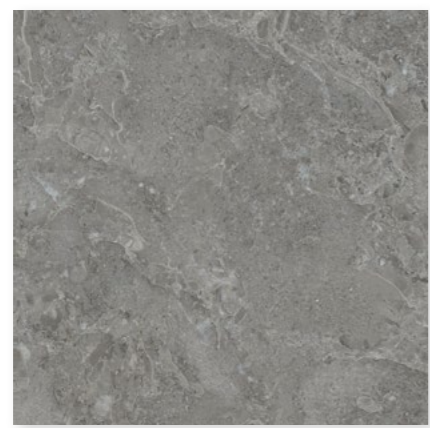

Beige

Ivy 60x60x2

Rectified Matt Porcelain R11
2tpb | 30bpp | 21.6m²pp

Beige

Dark Grey

Light Grey

Jupiter 60x60x2

Rectified Matt Porcelain R11
2tpb | 40bpp | 28.8m²pp